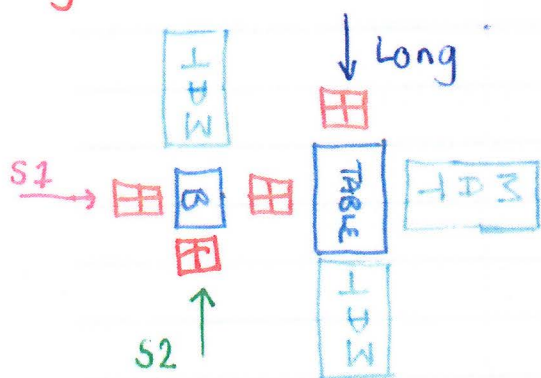

Pyramid / Triple kneels.

Support will call to dismount. The first 3 people from Side One will do a pyramid. Long group will go over the pyramid and side two should go at the same time. Three people from both Long and Side Two will have to go through. Pyramid dismounts the same as in Gemini (Please read Gemini) The next 3 people from Side One will go into the triple kneel placement when

the last one from the pyramid has dismounted. Again three people from Long will go over as well as 3 from Side Two. Person on the left of tripple kneel goes over the other two, the one in middle goes over the one kneeling then last one sally dismount