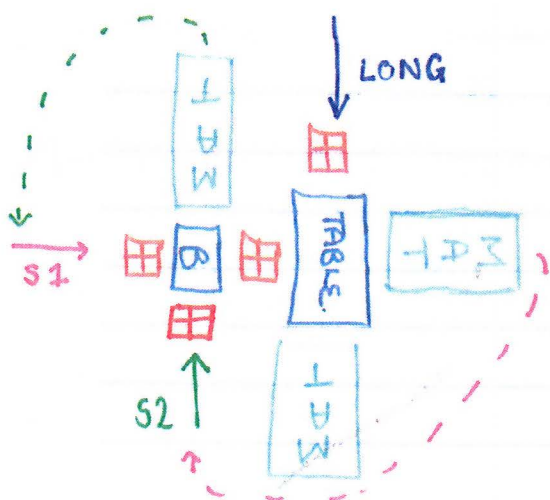

# Kanga.

1, 2, 3.

Side one goes first (starting off the routine as well)  
 Side Two then goes through after Side one. Long group then goes through after Side Two.

Repeat till all gymnasts have gone through.  
**DO NOT** Stand on the long groups mat!

## Kneels.

Side Two kneels for the Long group when the Side Two dismounts they **MUST** sally dismount. Side One should be going at the same time as the Long group (so be mirrored).

Support will call for the person kneeling to dismount.

## 1, 2, 3 Tricks.

Tricks **MUST** be arranged before the display to start. If the **LONG** wants the **SIDE GROUPS** to wait they must notify the side groups first! Same as the one, two, three at the beginning. **SIDE TWO** goes first, followed by **SIDE ONE** then the **LONG** group go.

## Long group trampet.

The long group will go over/on the trampet in **VAULT** order - please have a variety of vaults.

**SIDE GROUP DOES NOT VAULT.**

**Routine Finished**