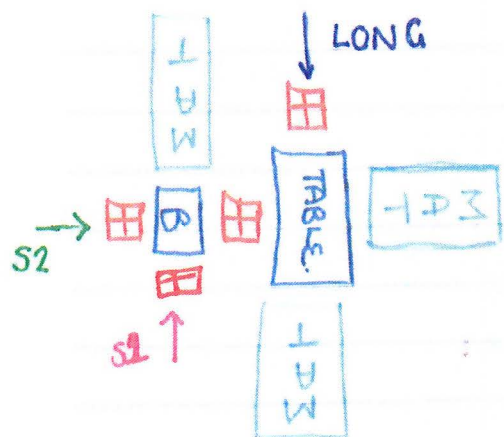

# Kanga.

1, 2, 3.

Side one goes first (starting off the routine as well)  
 Side Two then goes through after Side one. Long group then goes through after Side Two.

Repeat till all gymnasts have gone through.  
**DO NOT** Stand on the long groups mat!

## Kneels.

Side Two kneels for the Long group when the Side Two dismounts they **MUST** sally dismount. Side One should be going at the same time as the Long group (so be mirrored).

Support will call for the person kneeling to dismount.

## Pyramid / Triple kneels.

Support will call to dismount. The first 3 people from Side One will do a pyramid. Long group will go over the pyramid and side two should go at the same time. Three people from both Long and Side Two will have to go through. Pyramid dismounts the same as in Gemini (Please read Gemini) The next 3 people from Side One will go into the triple kneel placement when

## 1, 2, 3 Tricks.

Tricks **MUST** be arranged before the display to start. If the **LONG** wants the **SIDE GROUPS** to wait they must notify the side groups first! Same as the one, two, three at the beginning. **SIDE TWO** goes first, followed by **SIDE ONE** then the **LONG** group go.