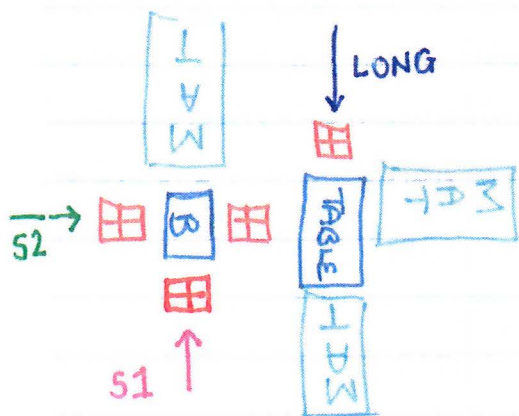

# Kanga.

1, 2, 3.

Side one goes first (starting off the routine as well)  
 Side Two then goes through after Side one. Long group then goes through after Side Two.

Repeat till all gymnasts have gone through.  
**DO NOT** Stand on the long groups mat!

## Kneels.

Side Two kneels for the Long group when the Side Two dismounts they **MUST** sally dismount. Side One should be going at the same time as the Long group (so be mirrored).

Support will call for the person kneeling to dismount.

the last one from the pyramid has dismounted. Again three people from Long will go over as well as 3 from Side Two. Person on the left of tripple kneel goes over the other two, the one in middle goes over the one kneeling then last one sally dismount

## 1, 2, 3 Tricks.

Tricks **MUST** be arranged before the display to start. If the **LONG** wants the **SIDE GROUPS** to wait they must notify the side groups first! Same as the one, two, three at the beginning. **SIDE TWO** goes first, followed by **SIDE ONE** then the **LONG** group go.